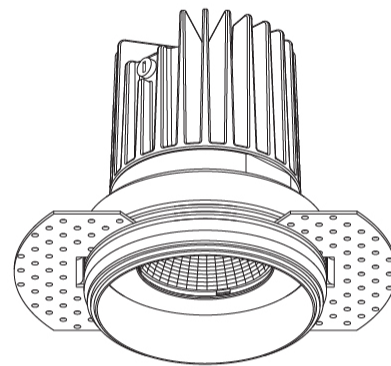

GENERAL

Series: Oiko
Subseries: Oiko Standard
Brand: Prolicht
Division: Architectural
Mounting Type: Trimless
Mounting Location: Ceiling
Subcategory: Downlight

PHYSICAL

Shape: Round
Diameter (mm): 65
Diameter (in): 2 5/16
Height (mm): 90
Height (in): 3 9/16
Ceiling Thickness (mm): 10 / 12.5 / 15 / 25
Ceiling Thickness (in): 3/8 or 1/2 or 9/16 or 1
Min. Recessing Depth (mm): 110
Min. Recessing Depth (in): 4 5/16
Light Distribution: Downlight
Weight (kg): 0.313
Weight (lbs): 0.690
Fixture Finish: SSR / BKV / CWI / CRY / HAB / LAG / UFT / ITA / RUA / RUR / MIC / FTG / MYG / TWT / LOD / PUS / FRO / FUP / KIA / POP / BLS / SPG / MEY / GOH / GUM / CHC / COM / ABZ / JAG / OBR / MOS / ROR
Fixture Material: Aluminum Die Cast
Cut-out Measurements: 79mm / 3 1/8"
Upon Request: Unique Sizes Unique Ceiling Thickness

ELECTRICAL

Lamp Type: LED (Zhaga Standard)
Input Wattage (W): 16.5
Total Output Wattage (W): 14.7
Dimming: Dali Dimming
Driver Included: No
Driver Location: Recessed Housing
Driver Type: Constant Current - 120Vac
Driver Class: Class 2
Input Voltage (V): 120 - 277
Constant Current (MA): 350

LED

Color Temperature (°K): Warm Dim
Max. Delivered Lumen (lm): 770
CRI: >90 CRI
Lamp Life (hrs): 50000
Upon Request: Special Color Temperature RGB-W Tunable White
Special LED

OPTICAL

Reflector: 20 / 40 / 60
Upon Request: Special Beam Angles

RATINGS AND CERTIFICATIONS

Certified By: Certified for North American Standards
IP rating: IP20

90mm 3 9/16"

Ø 65mm 2 5/16"

Ø 115mm 4 1/2"