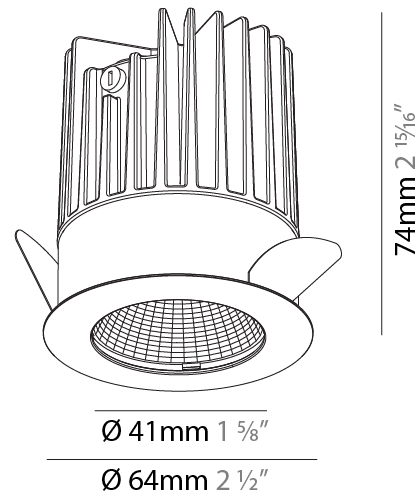

GENERAL

Series: Oiko
Subseries: Oiko Standard
Brand: Prolicht
Division: Architectural
Mounting Type: Recessed
Mounting Location: Ceiling
Subcategory: Downlight

PHYSICAL

Shape: Round
Diameter (mm): 64
Diameter (in): 2 1/2
Height (mm): 74
Height (in): 2 15/16
Ceiling Thickness (mm): 10 / 12.5 / 15
Ceiling Thickness (in): 3/8 or 1/2 or 9/16
Min. Recessing Depth (mm): 90
Min. Recessing Depth (in): 3 9/16
Light Distribution: Downlight
Weight (kg): 0.22
Weight (lbs): 0.49
Fixture Finish: SSR / BKV / CWI / CRY / HAB / LAG / UFT / ITA / RUA / RUR / MIC / FTG / MYG / TWT / LOD / PUS / FRO / FUP / KIA / POP / BLS / SPG / MEY / GOH / GUM / CHC / COM / ABZ / JAG / OBR / MOS / ROR
Fixture Material: Aluminum Die Cast
Cut-out Measurements: D. - 60mm / 2 3/8"

ELECTRICAL

Lamp Type: LED (Zhaga Standard)
Total Output Wattage (W): 15
Dimming: Dali Dimming
Driver Included: No
Driver Location: Remote
Driver Type: Constant Current - 120Vac
Input Voltage (V): 120
Constant Current (MA): 350

LED

Number of LEDs: 1
Color Temperature (°K): Warm Dim
Max. Delivered Lumen (lm): 760
Nominal Lumen (lm): 1140
CRI: >90 CRI
Lamp Life (hrs): 50000

OPTICAL

Reflector: 20 / 40 / 60

RATINGS AND CERTIFICATIONS

Certified By: Certified for North American Standards
IP rating: IP20

PROJECT	_____
TYPE	_____
SPECIFIER	_____
QUANTITY	_____
DATE	_____